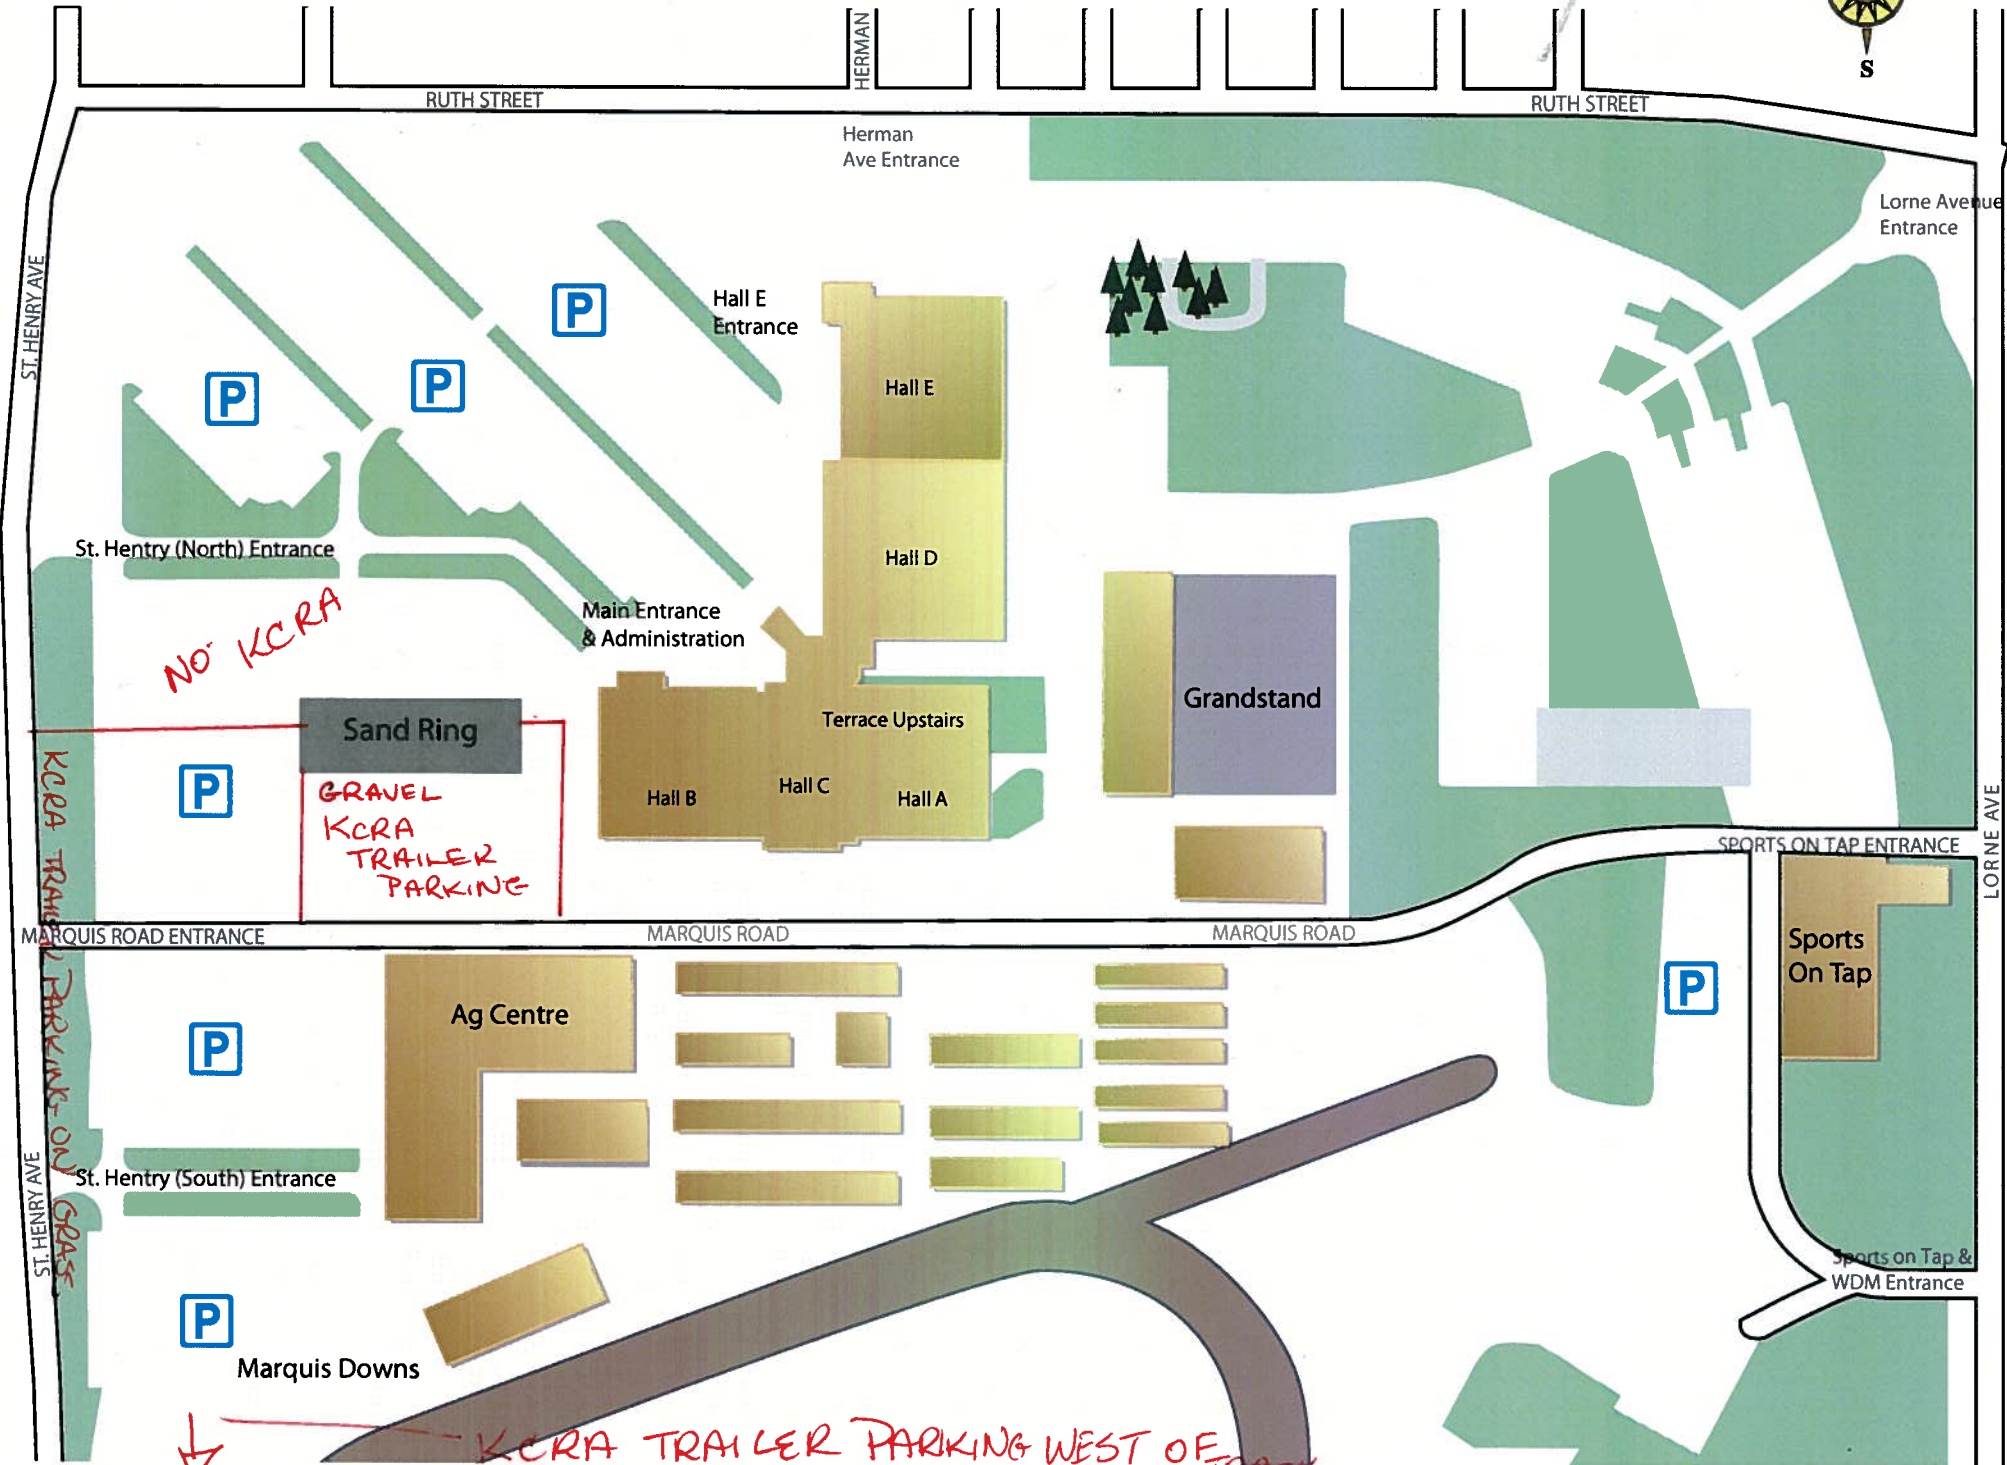

KCRA TRAILER PARKING

PRAIRIELAND PARK

RUTH STREET

HERMAN

RUTH STREET

Herman Ave Entrance

Lorne Avenue Entrance

Hall E Entrance

Hall E

Hall D

St. Hentry (North) Entrance

Main Entrance & Administration

Grandstand

Terrace Upstairs

Hall B

Hall C

Hall A

Sand Ring

GRAVEL
KCRA
TRAILER
PARKING

SPORTS ON TAP ENTRANCE

Sports On Tap

MARQUIS ROAD ENTRANCE

MARQUIS ROAD

MARQUIS ROAD

Ag Centre

St. Hentry (South) Entrance

Sports on Tap & WDM Entrance

Marquis Downs

KCRA TRAILER PARKING WEST OF

ST. HENRY AVE

ST. HENRY AVE

LORNE AVE